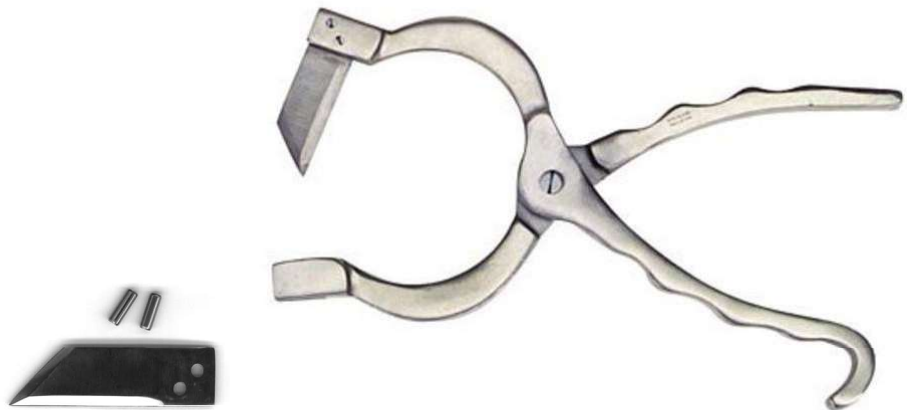

CHAMPION CALF PULLER (#101100)

APE #	Product Description
!099681	Ratchet Tooth w/screw Assembly
!099682	Complete Ratchet Assembly
!099685	Front Hooks
!099686	Side Hooks
!099689	Spring

PLEASE TIGHTEN ALL SCREWS & BOLTS ON PULLER BEFORE USING

NEWBERRY KNIFE (#099639)

APE #	Product Description
099637	Replacement Blade (comes with 2 roll pins)

! Prop 65

When ordering spare parts, always refer to the APE # to ensure speedy and accurate parts replacement.