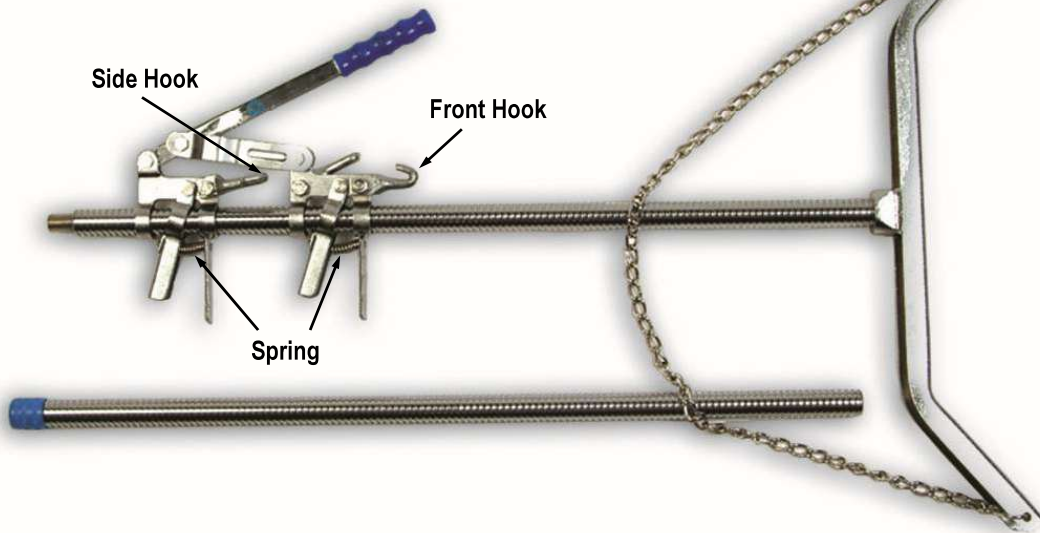

CHAMPION CALF PULLER (#101100)

APE #	Product Description
!099681	Ratchet Tooth w/screw Assembly
!099682	Complete Ratchet Assembly
!099685	Front Hooks
!099686	Side Hooks
!099689	Spring

PLEASE TIGHTEN ALL SCREWS & BOLTS ON PULLER BEFORE USING

NEWBERRY KNIFE (#099639)

APE #	Product Description
099637	Replacement Blade (comes with 2 roll pins)

! Prop 65

When ordering spare parts, always refer to the APE # to ensure speedy and accurate parts replacement.