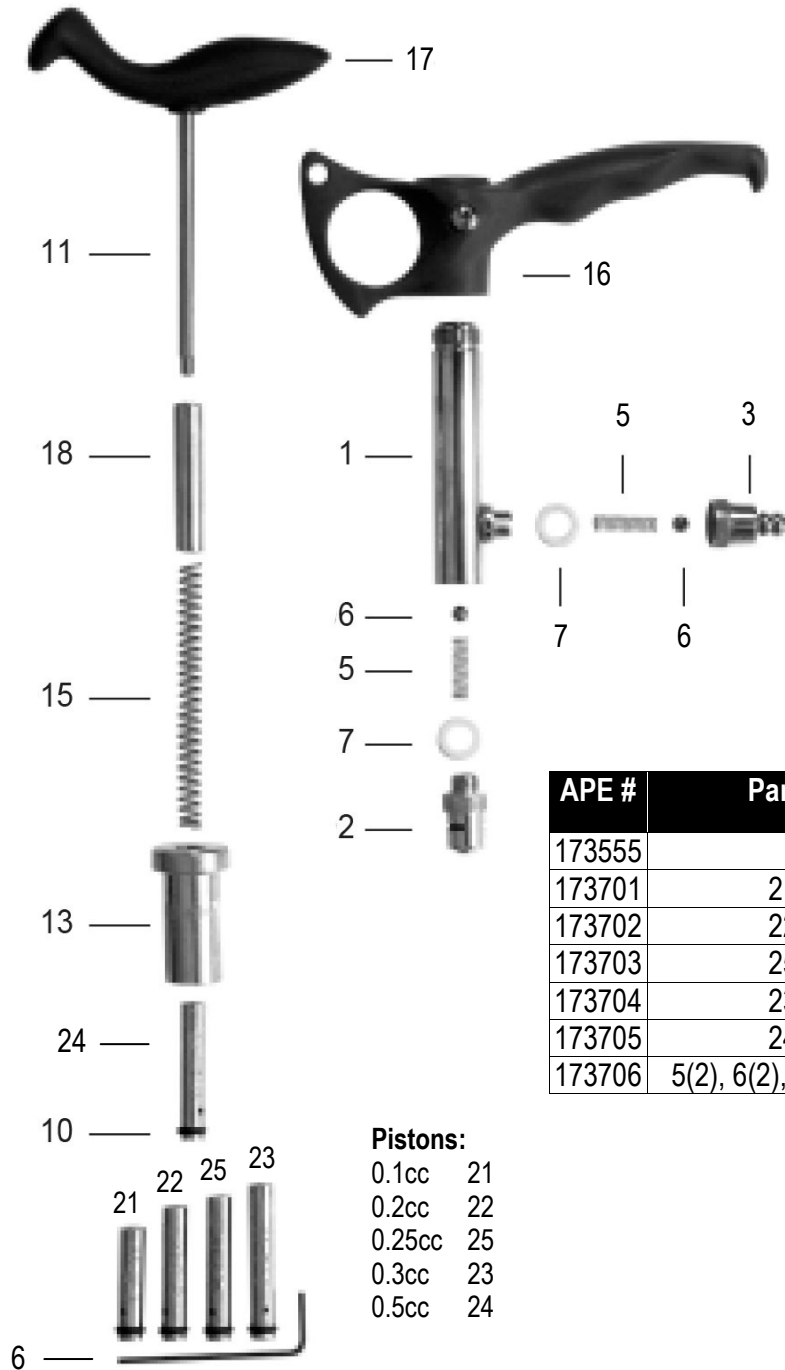

• NECHMAD SYRINGE

THAMA 220 FIXED DOSE SYRINGE — 0.5cc (#173700)

Can be set for 0.1CC, 0.2CC, 0.25CC, 0.3CC OR 0.5CC with 5 different pistons

APE #	Part #	Product Description
173555		Filling Needle 18cm
173701	21	0.1cc Piston
173702	22	0.2cc Piston
173703	25	0.25cc Piston
173704	23	0.3cc Piston
173705	24	0.5cc Piston
173706	5(2), 6(2), 7(2), 10(5)	Repair Kit

When ordering spare parts, always refer to the APE # to ensure speedy and accurate parts replacement.